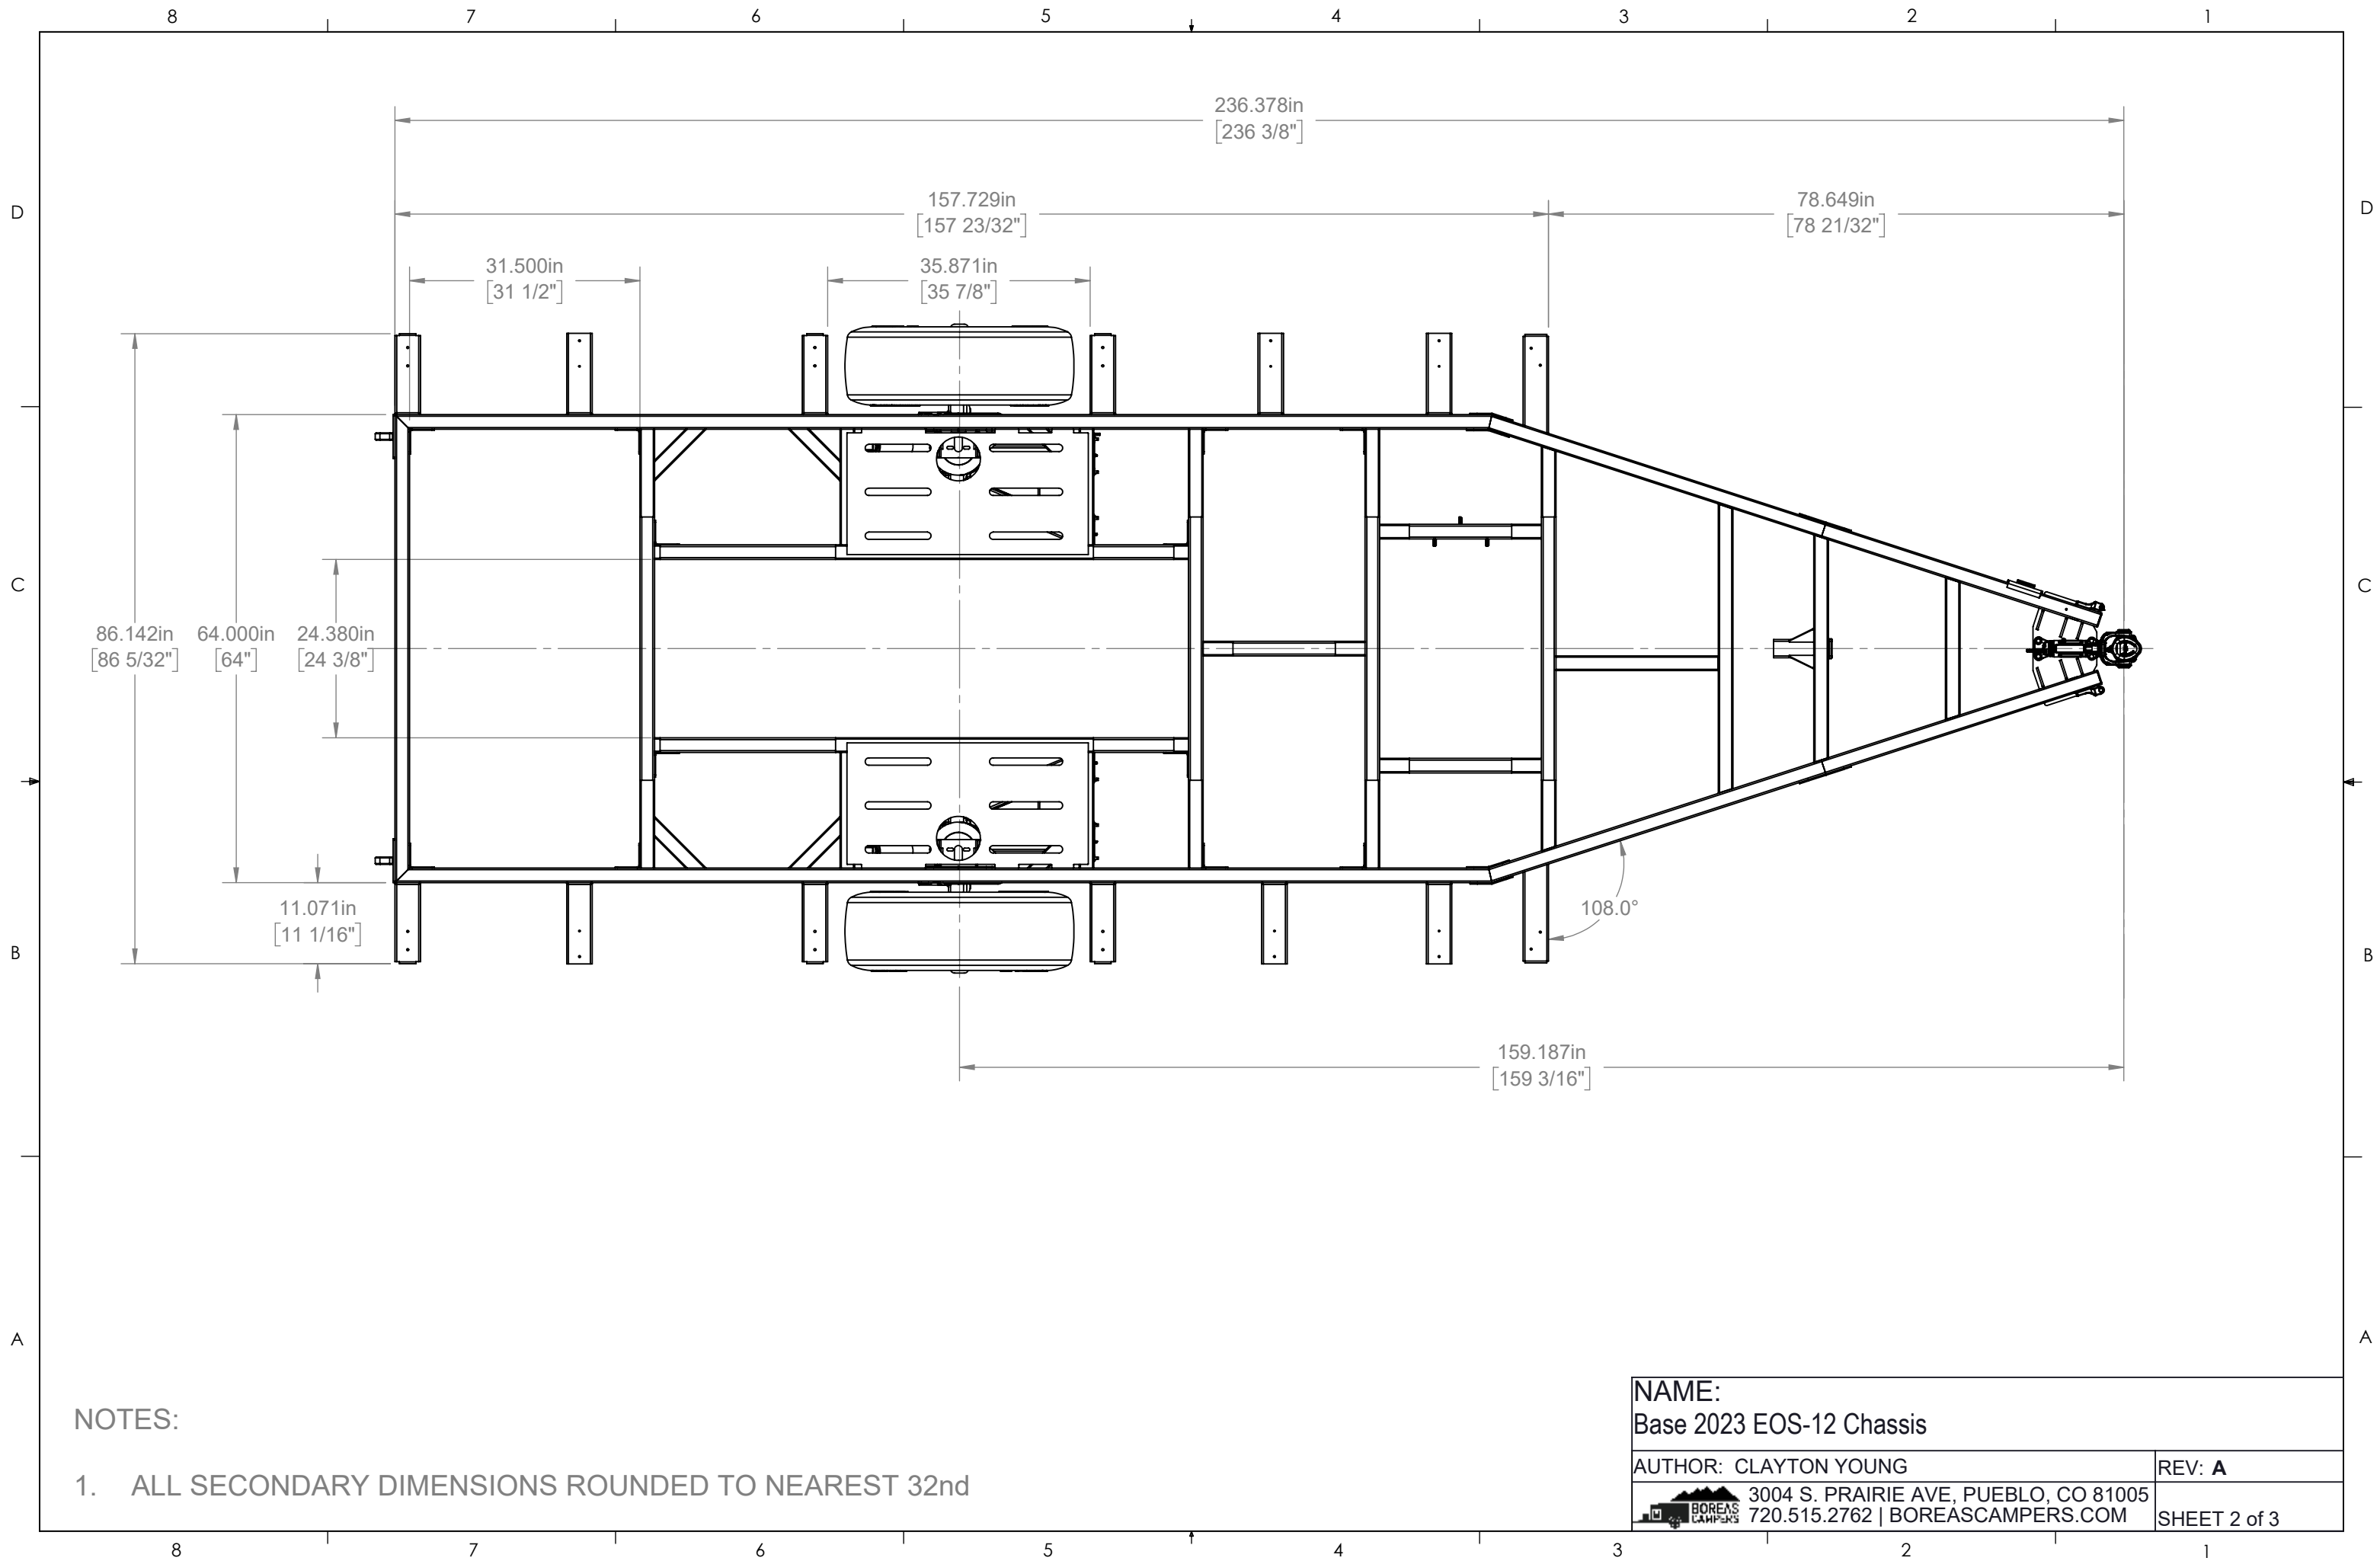

POWDER COATED CHASSIS

CRUISEMASTER XT FREESTYLE TRAILING ARM SUSPENSION & ELECTRIC DRUM BRAKES

2" HITCH RECEIVER

CRUISEMASTER DO35 HITCH COUPLER w/HANDBRAKE

NOTES:

1. PAINT: POWDER COAT BK 62
2. TIRES: BFGOODRICH ALL TERRAIN T/A KO2
3. TIRE SIZE: 245/75R17
4. WHEEL SIZE: 17"X8.5"
5. BOLT PATTERN: 6X5.5"(139.7mm)
6. OFFSET: -5.75mm

	A	INITIAL RELEASE	CY	6/21/2023
ZONE	REV.	NOTE	CHANGED BY	DATE
NAME: Base 2023 EOS-12 Chassis				
AUTHOR: CLAYTON YOUNG			REV: A	
 3004 S. PRAIRIE AVE, PUEBLO, CO 81005 720.515.2762 BOREASCAMPERS.COM			SHEET 1 of 3	

NOTES:

1. ALL SECONDARY DIMENSIONS ROUNDED TO NEAREST 32nd

NAME: Base 2023 EOS-12 Chassis	
AUTHOR: CLAYTON YOUNG	REV: A
 3004 S. PRAIRIE AVE, PUEBLO, CO 81005 720.515.2762 BOREASCAMPERS.COM	
SHEET 2 of 3	

NOTES:

1. ALL SECONDARY DIMENSIONS ROUNDED TO NEAREST 32nd

NAME: Base 2023 EOS-12 Chassis	
AUTHOR: CLAYTON YOUNG	REV: A
 3004 S. PRAIRIE AVE, PUEBLO, CO 81005 720.515.2762 BOREASCAMPERS.COM	SHEET 3 of 3