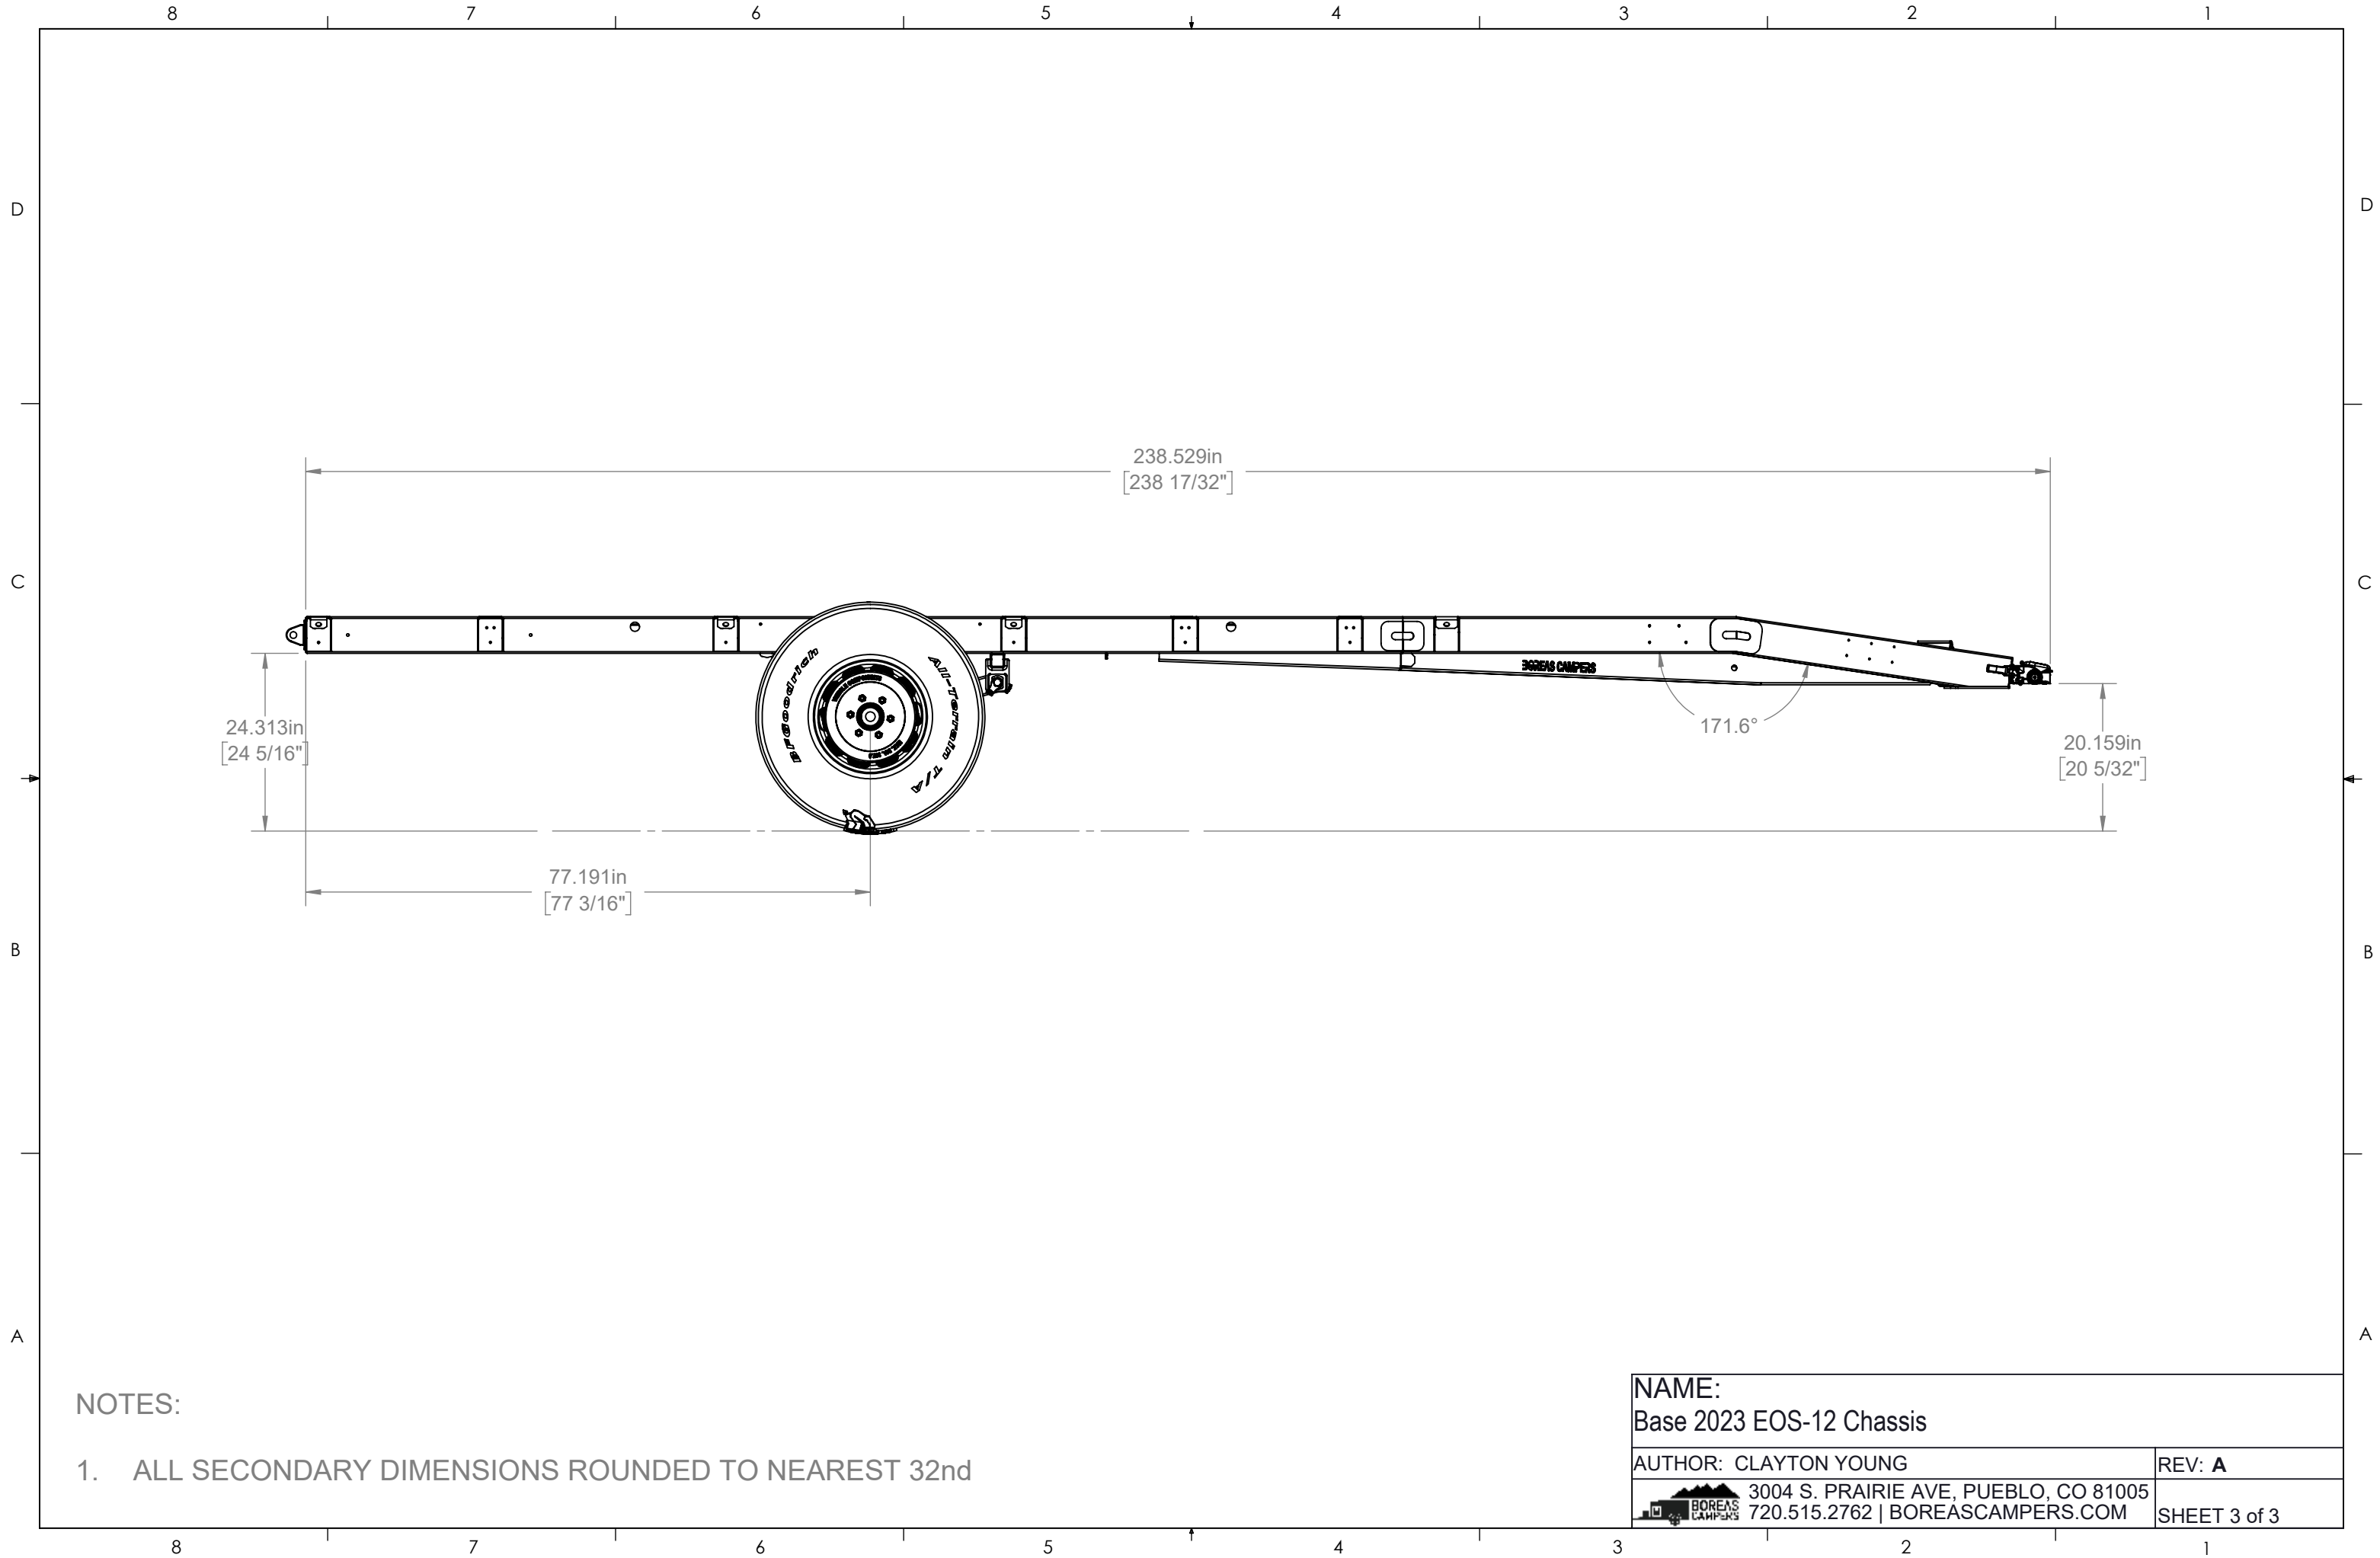

POWDER COATED CHASSIS

CRUISEMASTER XT FREESTYLE TRAILING ARM SUSPENSION & ELECTRIC DRUM BRAKES

2" HITCH RECEIVER

CRUISEMASTER DO35 HITCH COUPLER w/HANDBRAKE

NOTES:

1. PAINT: POWDER COAT BK 62
2. TIRES: BFGOODRICH ALL TERRAIN T/A KO2
3. TIRE SIZE: 245/75R17
4. WHEEL SIZE: 17"X8.5"
5. BOLT PATTERN: 6X5.5"(139.7mm)
6. OFFSET: -5.75mm

	A	INITIAL RELEASE	CY	6/21/2023
ZONE	REV.	NOTE	CHANGED BY	DATE
NAME: Base 2023 EOS-12 Chassis				
AUTHOR: CLAYTON YOUNG			REV: A	
 3004 S. PRAIRIE AVE, PUEBLO, CO 81005 720.515.2762 BOREASCAMPERS.COM			SHEET 1 of 3	

NOTES:

1. ALL SECONDARY DIMENSIONS ROUNDED TO NEAREST 32nd

NAME: Base 2023 EOS-12 Chassis	
AUTHOR: CLAYTON YOUNG	REV: A
 3004 S. PRAIRIE AVE, PUEBLO, CO 81005 720.515.2762 BOREASCAMPERS.COM	
SHEET 2 of 3	

NOTES:

1. ALL SECONDARY DIMENSIONS ROUNDED TO NEAREST 32nd

NAME: Base 2023 EOS-12 Chassis	
AUTHOR: CLAYTON YOUNG	REV: A
 3004 S. PRAIRIE AVE, PUEBLO, CO 81005 720.515.2762 BOREASCAMPERS.COM	SHEET 3 of 3